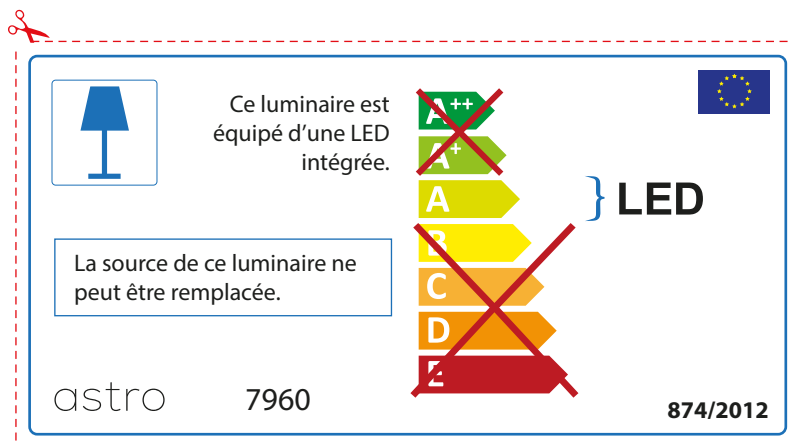

ENGLISH

Please check lamp dimensions for suitable fitting with your luminaire, as lamp sizes may vary between brands

astro 7960

 This luminaire contains built-in LED lamps.

~~A++~~
~~A+~~
A } LED
~~B~~
~~C~~
~~D~~
~~E~~

The LED lamps cannot be changed in the luminaire.

874/2012 

 This luminaire contains built-in LED lamps. 

The LED lamps cannot be changed in the luminaire.

~~A++~~
~~A+~~
A } LED
~~B~~
~~C~~
~~D~~
~~E~~

astro 7960 874/2012

FRENCH

Prenez soin de vérifier le dimensions des lampes (celles-ci varient selon les fournisseurs) afin de vous assurer qu'elles rentrent physiquement dans le luminaire

ITALIAN

Si prega di verificare le dimensioni della lampada per il montaggio adatto con il suo apparecchio di illuminazione, perché le dimensioni della lampada può variare tra le marche