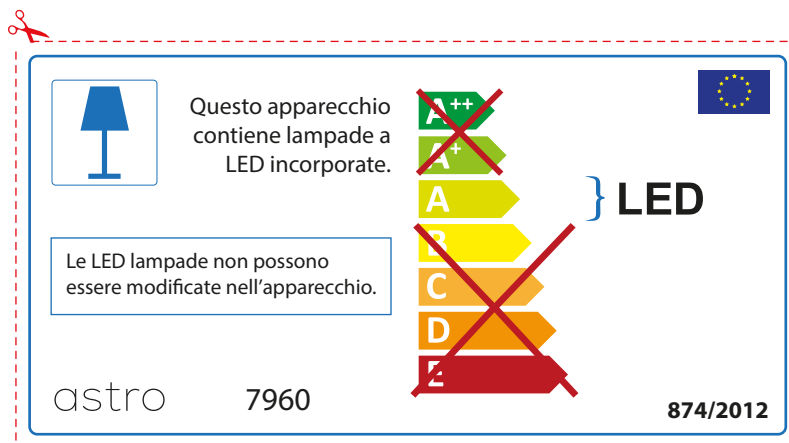

ENGLISH

Please check lamp dimensions for suitable fitting with your luminaire, as lamp sizes may vary between brands

astro 7960

 This luminaire contains built-in LED lamps.

~~A++~~
~~A+~~
A } LED
~~B~~
~~C~~
~~D~~
~~E~~

The LED lamps cannot be changed in the luminaire.

874/2012 

 This luminaire contains built-in LED lamps. 

The LED lamps cannot be changed in the luminaire.

~~A++~~
~~A+~~
A } LED
~~B~~
~~C~~
~~D~~
~~E~~

astro 7960 874/2012

FRENCH

Prenez soin de vérifier le dimensions des lampes (celles-ci varient selon les fournisseurs) afin de vous assurer qu'elles rentrent physiquement dans le luminaire

ITALIAN

Si prega di verificare le dimensioni della lampada per il montaggio adatto con il suo apparecchio di illuminazione, perché le dimensioni della lampada può variare tra le marche