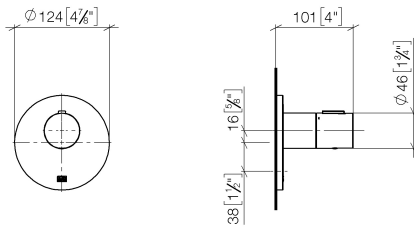

Bathtub - Meta

xTOOL Concealed thermostat without volume control 3/4" - polished chrome

Article number: 36 503 979-00

- Cover plate Ø 4-7/8"
- Temperature control handle with safety lock at 100 °F/ 38°C
- Thermostat cartridge

## Bathtub - Meta

xTOOL Concealed thermostat without volume control 3/4" - polished chrome

Article number: 36 503 979-00

## Dimensional drawing

mm [inches]

All dimensions in mm / inch = mm x 0,0394