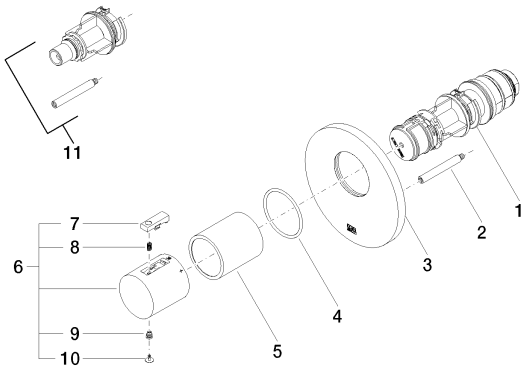

35 503 970-90 0010

xTOOL Concealed thermostat  
rough without volume control  
3/4" -

**Bathtub - Meta**

xTOOL Concealed thermostat without volume control 3/4" - polished chrome

Article number: 36 503 979-00

**Spare parts list**

Number	Item Number	Designation	Number of units
1	90 15 02 065 00 90	cartridge	1
2	04 31 09 095 00 90	bar	1
3	09 11 02 162-00	cover	1
4	09 14 10 049 90	seal	1
5	09 21 02 112-00	sleeve	1
6	04 17 33 004 01-00	handle	1
7	09 21 33 010-00	handle	1
8	09 16 02 027 90	spring	1
9	09 30 30 136 90	screw	1
10	09 31 20 049-00	plug	1
11	12 178 970 90	Extension 1-3/4" -	1