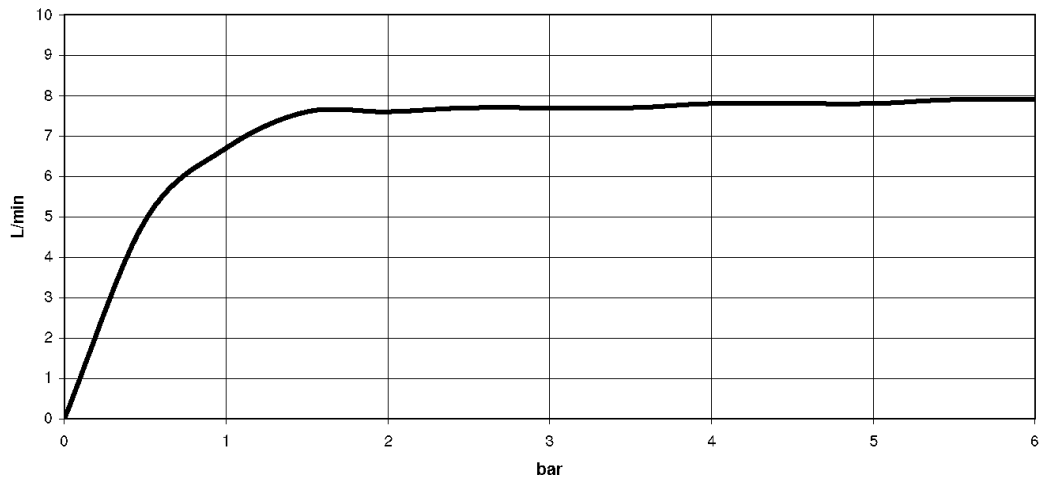

Bath - Meta

Hand shower set with integrated shower holder - polished chrome

Article number: 27 802 660-00

- normal flow
- with anti-scale system
- 3/8" shower outlet
- metal shower hose 1250mm with integrated anti-twist protection
- rosette Ø 60 mm
- 1/2" connection
- max. flow 15 l/min
- Fittings group as per DIN 4109: 1
- Intrinsic protection against back flow.

polished chrome

Dimensional drawing

mm [inches]

All details in mm / inch = mm x 0.0394

Bath - Meta

Hand shower set with integrated shower holder - polished chrome

Article number: 27 802 660-00

Flow rate chart