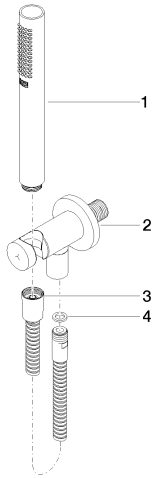

Bath - Meta

Hand shower set with integrated shower holder - polished chrome

Article number: 27 802 660-00

- normal flow
- with anti-scale system
- 3/8" shower outlet
- metal shower hose 1250mm with integrated anti-twist protection
- rosette Ø 60 mm
- 1/2" connection
- max. flow 15 l/min
- Fittings group as per DIN 4109: 1
- Intrinsic protection against back flow.

polished chrome

Dimensional drawing

mm [inches]

All details in mm / inch = mm x 0.0394

Bath - Meta

Hand shower set with integrated shower holder - polished chrome

Article number: 27 802 660-00

Flow rate chart

matt black
27 802 660-33

Dark Platinum matt
27 802 660-99

Other finishes on request (x-tra Service)

35 085 970 90
Concealed wall elbow -

Bath - Meta

Hand shower set with integrated shower holder - polished chrome

Article number: 27 802 660-00

Spare parts list

No.	Item Number	Name	Quantity used
1	28 013 979-00	Bar-type hand shower - polished chrome	1
2	28 490 660-00	Wall elbow with integrated shower holder - polished chrome	1
3	09 30 02 072-00	Metal shower hose 1/2" x 3/8" x 1250 mm - polished chrome	1
4	09 14 20 026 90	seal	1