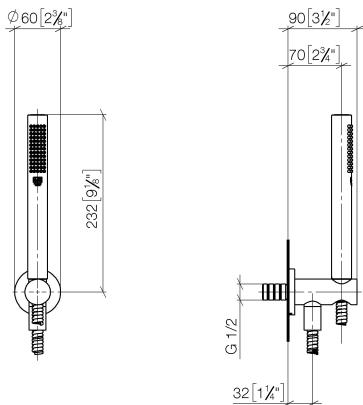

Bath - Meta

Hand shower set with integrated shower holder - polished chrome

Article number: 27 802 660-00

- normal flow
- with anti-scale system
- 3/8" shower outlet
- metal shower hose 1250mm with integrated anti-twist protection
- rosette Ø 60 mm
- 1/2" connection
- max. flow 15 l/min
- Fittings group as per DIN 4109: 1
- Intrinsic protection against back flow.

polished chrome

Dimensional drawing

mm [inches]

All details in mm / inch = mm x 0.0394

Bath - Meta

Hand shower set with integrated shower holder - polished chrome

Article number: 27 802 660-00

Flow rate chart

Bath - Meta

Hand shower set with integrated shower holder - polished chrome

Article number: 27 802 660-00

Other finish variants

platinum matt
27 802 660-06

platinum
27 802 660-08

brushed Durabrass
27 802 660-28

Article number: 27 802 660-00

Spare parts list

No.	Item Number	Name	Quantity used
1	28 013 979-00	Bar-type hand shower - polished chrome	1
2	28 490 660-00	Wall elbow with integrated shower holder - polished chrome	1
3	09 30 02 072-00	Metal shower hose 1/2" x 3/8" x 1250 mm - polished chrome	1
4	09 14 20 026 90	seal	1