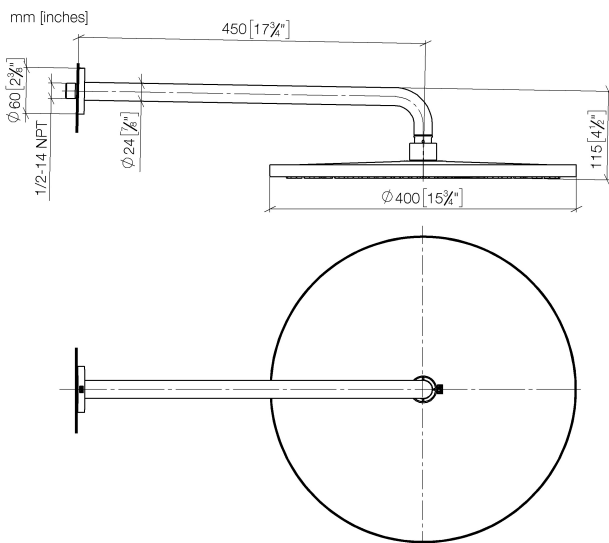

Shower - Lissé

Rain shower with wall fixing - polished chrome

Article number: 28 659 970-00

- 450 mm projection
- rain flow
- with anti-scale system
- rain shower Ø 400 mm
- rosette Ø 60 mm
- 1/2" connection
- max. flow 14 l/min
- Fittings group as per DIN 4109: 2

polished chrome

Dimensional drawing

All details in mm / inch = mm x 0.0394

Shower - Lissé

Rain shower with wall fixing - polished chrome

Article number: 28 659 970-00

Flow rate chart

Shower - Lissé

Rain shower with wall fixing - polished chrome

Article number: 28 659 970-00

Other finish variants

platinum matt
28 659 970-06

platinum
28 659 970-08

matt white
28 659 970-10

brushed Durabrass
28 659 970-28

Spare parts list

No.	Item Number	Name	Quantity used
1	04 30 31 032 00 90	fixing set	1
2	09 17 20 120 90	holder	1
3	09 14 10 150 90	seal	2
4	09 27 97 015-00	rosette	1
5	90 11 03 070 00-00	pipe	1
6	09 23 01 075 90	insert	1
7	04 12 05 090 00-00	shower	1
8	09 30 09 069 90	key	1