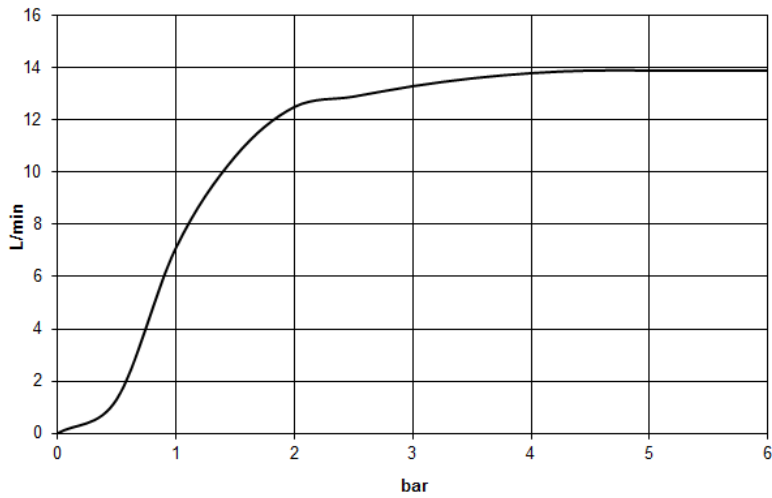

Shower - Lissé

Rain shower with wall fixing - polished chrome

Article number: 28 659 970-00

- 450 mm projection
- rain flow
- with anti-scale system
- rain shower Ø 400 mm
- rosette Ø 60 mm
- 1/2" connection
- max. flow 14 l/min
- Fittings group as per DIN 4109: 2

polished chrome

Dimensional drawing

All details in mm / inch = mm x 0.0394

Shower - Lissé

Rain shower with wall fixing - polished chrome

Article number: 28 659 970-00

Flow rate chart

Shower - Lissé