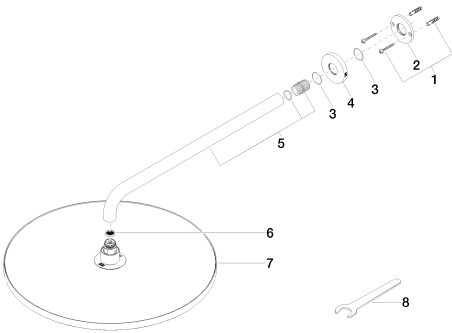

Shower - Lissé

Rain shower with wall fixing - polished chrome

Article number: 28 659 970-00

- 450 mm projection
- rain flow
- with anti-scale system
- rain shower Ø 400 mm
- rosette Ø 60 mm
- 1/2" connection
- max. flow 14 l/min
- Fittings group as per DIN 4109: 2

polished chrome

Dimensional drawing

All details in mm / inch = mm x 0.0394

Shower - Lissé

Rain shower with wall fixing - polished chrome

Article number: 28 659 970-00

Flow rate chart

Shower - Lissé

matt black
28 659 970-33

Dark Platinum matt
28 659 970-99

Other finishes on request (x-tra Service)

35 085 970 90

Concealed wall elbow -

Shower - Lissé

Rain shower with wall fixing - polished chrome

Article number: 28 659 970-00

Spare parts list

No.	Item Number	Name	Quantity used
1	04 30 31 032 00 90	fixing set	1
2	09 17 20 120 90	holder	1
3	09 14 10 150 90	seal	2
4	09 27 97 015-00	rosette	1
5	90 11 03 070 00-00	pipe	1
6	09 23 01 075 90	insert	1
7	04 12 05 090 00-00	shower	1
8	09 30 09 069 90	key	1