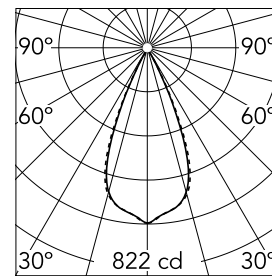

Light Shadow Fixed Trim Dali Version 2 Spots Optic Wide Flood

03.8300.40ADA - White/White

Recessed integrated luminaire with 2 LED lighting spots. Remote power supply included (220-240V).

Main specifications

Number of heads	1	Net lumen (lm)	441
Lamp category	LED	Mountings	Ceiling recessed
Power (W)	5.4W	Environment	Indoor
CCT (K)	2700K		
CRI	90		

Optical

Lighting type	Direct
LED type	Power LED
Light distribution	Symmetric
Optical type	Wide flood
Beam angle (°)	45
Beam angle C90-270 (°)	45

Certification / Marking

Physical

Color	White/White	Length (mm)	77
Orientation	Fixed		
Trim	yes		
Recessed depth (mm)	150		
Weight (kg)	0.25		

Note

Pre-installation frame not required.