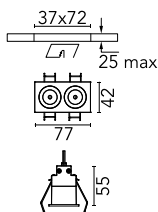

Light Shadow Fixed Trim Dali Version 2 Spots Optic Wide Flood

03.8300.40ADA - White/White

Recessed integrated luminaire with 2 LED lighting spots. Remote power supply included (220-240V).

Main specifications

Number of heads	1	Net lumen (lm)	441
Lamp category	LED	Mountings	Ceiling recessed
Power (W)	5.4W	Environment	Indoor
CCT (K)	2700K		
CRI	90		

Optical

Lighting type	Direct
LED type	Power LED
Light distribution	Symmetric
Optical type	Wide flood
Beam angle (°)	45
Beam angle C90-270 (°)	45

Certification / Marking

Physical

Color	White/White	Length (mm)	77
Orientation	Fixed		
Trim	yes		
Recessed depth (mm)	150		
Weight (kg)	0.25		

Note

Pre-installation frame not required.