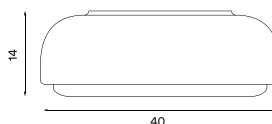

**Product type:** Ceiling and wall lamp  
**Design:** Morten & Jonas, 2017  
**Body material:** Steel  
**Body colour:** White, dusty blue or dark grey  
**Shade material:** Glass  
**Shade colour:** Opal white matt  
**Bulbs:** E27, Max. 2 x 13 W LED only (small),  
 E27, Max. 3 x 13 W LED only (large)  
**Voltage:** 220V - 240V - 50Hz  
**Net weight:** 2.0 kg (small), 3.1 kg (large)  
**Outer package:** 2  
**Spare parts available:** Glass shade

## Dimensions and light direction: