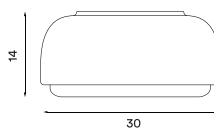

**Product type:** Ceiling and wall lamp  
**Design:** Morten & Jonas, 2017  
**Body material:** Steel  
**Body colour:** White, dusty blue or dark grey  
**Shade material:** Glass  
**Shade colour:** Opal white matt  
**Bulbs:** E27, Max. 2 x 13 W LED only (small),  
 E27, Max. 3 x 13 W LED only (large)  
**Voltage:** 220V - 240V - 50Hz  
**Net weight:** 2.0 kg (small), 3.1 kg (large)  
**Outer package:** 2  
**Spare parts available:** Glass shade

## Dimensions and light direction: